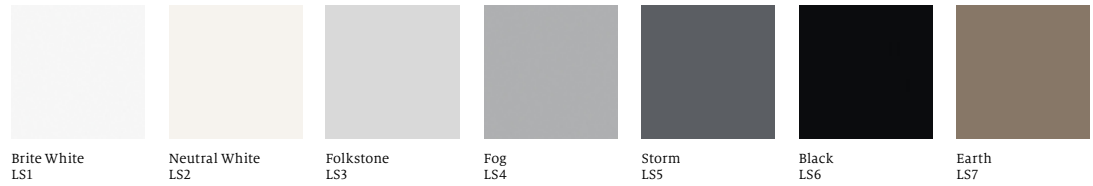

GEIGER

Axon™ Tables

MATERIALS

Solid Laminates

Soft Touch Laminates

Glass Back-painted (satin etched)

Stone/Quartz

Metal Finish

GEIGER

Axon™ Tables

MATERIALS

Veneer

Toasted Walnut
662, 962

Charred Walnut
663, 963

Bronzed Walnut
664, 964

Smoked Walnut
665, 965

Walnut on Ash
6EV, EV

RecoGrain
Quarter-Cut Oak
69K, 99K

RecoGrain
Rosewood
69R, 99R

RecoGrain
Flat-Cut Walnut
68W, 98W

Ebony Ash
998

Natural Oak
Flat Cut
678, 978

Light Brown Walnut
G2U

Dark Brown Walnut
G40