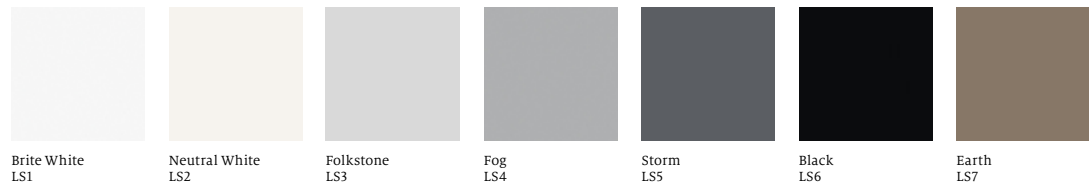

GEIGER

Axon™ Tables

MATERIALS

Solid Laminates

Soft Touch Laminates

Glass Back-painted (satin etched)

Stone/Quartz

Metal Finish

GEIGER

Axon™ Tables

MATERIALS

Veneer

Toasted Walnut
662, 962

Charred Walnut
663, 963

Bronzed Walnut
664, 964

Smoked Walnut
665, 965

Walnut on Ash
6EV, EV

RecoGrain
Quarter-Cut Oak
69K, 99K

RecoGrain
Rosewood
69R, 99R

RecoGrain
Flat-Cut Walnut
68W, 98W

Ebony Ash
998

Natural Oak
Flat Cut
678, 978

Light Brown Walnut
G2U

Dark Brown Walnut
G40