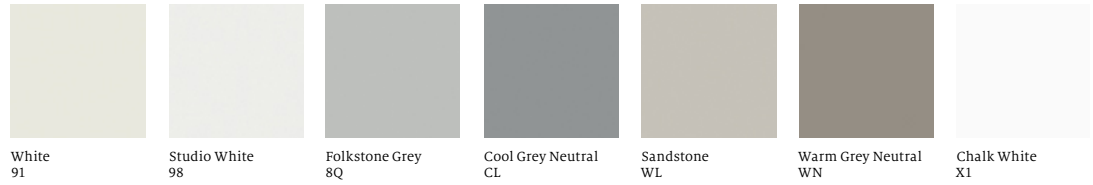

GEIGER

Axon™ Tables

MATERIALS

Solid Laminates

Soft Touch Laminates

Glass Back-painted (satin etched)

Stone/Quartz

Metal Finish

GEIGER

Axon™ Tables

MATERIALS

Veneer

Toasted Walnut
662, 962

Charred Walnut
663, 963

Bronzed Walnut
664, 964

Smoked Walnut
665, 965