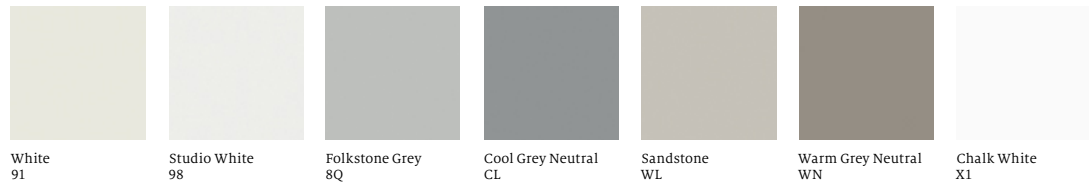

GEIGER

Axon™ Tables

MATERIALS

Solid Laminates

Soft Touch Laminates

Glass Back-painted (satin etched)

Stone/Quartz

Metal Finish

GEIGER

Axon™ Tables

MATERIALS

Veneer

Toasted Walnut
662, 962

Charred Walnut
663, 963

Bronzed Walnut
664, 964

Smoked Walnut
665, 965