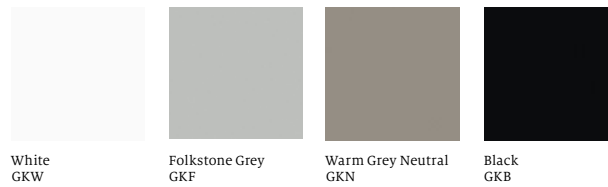

GEIGER

Axon™ Tables

MATERIALS

Solid Laminates

Soft Touch Laminates

Glass Back-painted (satin etched)

Stone/Quartz

Metal Finish

GEIGER

Axon™ Tables

MATERIALS

Veneer

Toasted Walnut
662, 962

Charred Walnut
663, 963

Bronzed Walnut
664, 964

Smoked Walnut
665, 965