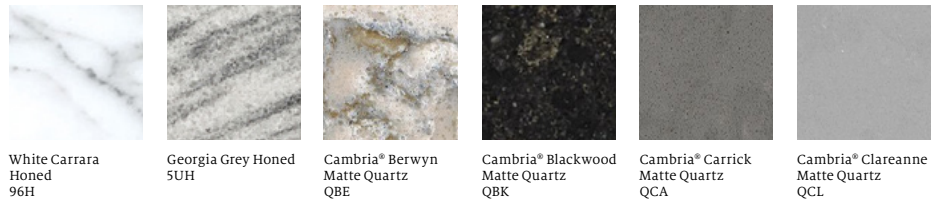

GEIGER

Axon™ Tables

MATERIALS

Solid Laminates

Soft Touch Laminates

Glass Back-painted (satin etched)

Stone/Quartz

Metal Finish

GEIGER

Axon™ Tables

MATERIALS

Veneer

Toasted Walnut
662, 962

Charred Walnut
663, 963

Bronzed Walnut
664, 964

Smoked Walnut
665, 965