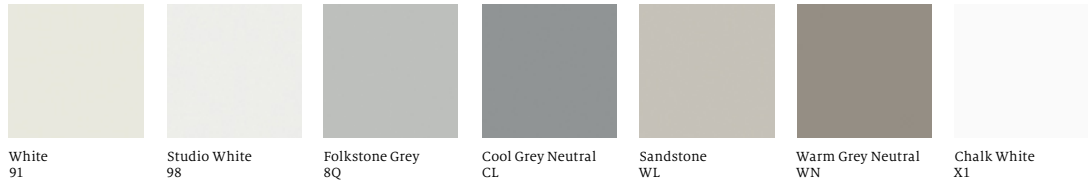

GEIGER

Axon™ Tables

MATERIALS

Solid Laminates

Soft Touch Laminates

Glass Back-painted (satin etched)

Stone/Quartz

Metal Finish

GEIGER

Axon™ Tables

MATERIALS

Veneer

Toasted Walnut
662, 962

Charred Walnut
663, 963

Bronzed Walnut
664, 964

Smoked Walnut
665, 965