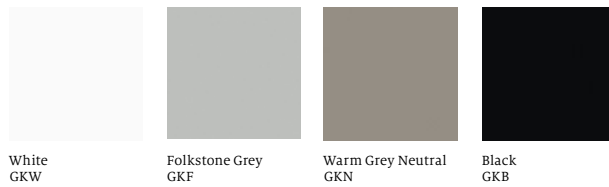

GEIGER

Axon™ Tables

MATERIALS

Solid Laminates

Soft Touch Laminates

Glass Back-painted (satin etched)

Stone/Quartz

Metal Finish

GEIGER

Axon™ Tables

MATERIALS

Veneer

Toasted Walnut
662, 962

Charred Walnut
663, 963

Bronzed Walnut
664, 964

Smoked Walnut
665, 965