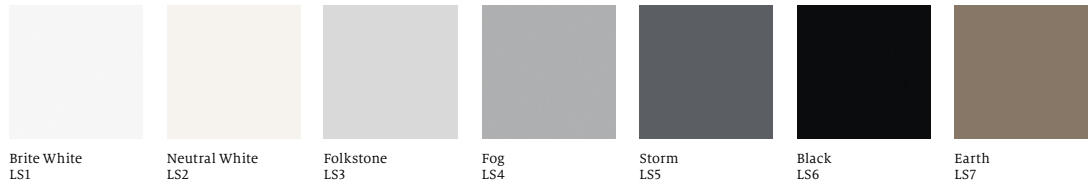

GEIGER

Axon™ Tables

MATERIALS

Solid Laminates

Soft Touch Laminates

Glass Back-painted (satin etched)

Stone/Quartz

Metal Finish

GEIGER

Axon™ Tables

MATERIALS

Veneer

Toasted Walnut
662, 962

Charred Walnut
663, 963

Bronzed Walnut
664, 964

Smoked Walnut
665, 965