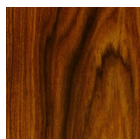

Santos Palisander
9N