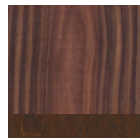

##### Wood Finish

Ebony Exterior,  
Ash Interior  
DAE

Morado Exterior,  
Ash Interior  
DAR

RecoGrain  
Rosewood Exterior,  
Ash Interior  
DAS

Walnut Exterior,  
Ash Interior  
DAW

Ebony Exterior,  
Coffee Walnut  
Interior  
DCE