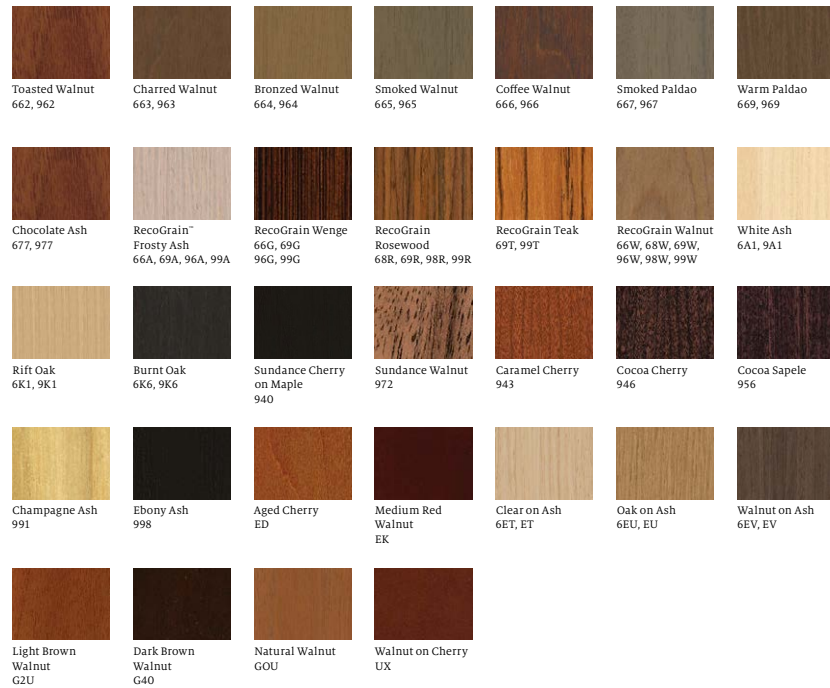

Material Options

Choose from a curated set of wood finishes and textiles to create richly varied expressions of the Reframe Lounge Furniture family. To view options from Geiger Textiles for Reframe Lounge Chairs, please visit geigerfurniture.com/reframeseating.

Seating Wood Finishes

Solid Ash, Solid Walnut

Table Wood Finishes

Ash