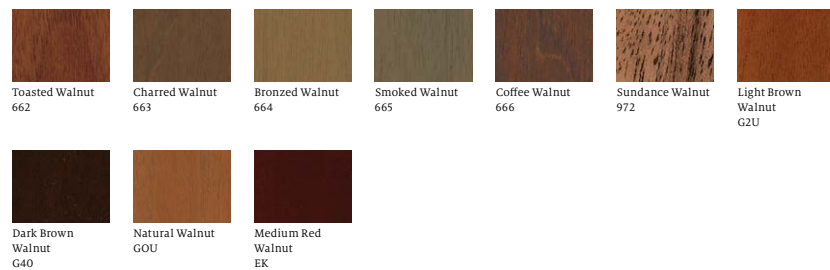

Table Wood Finishes

Walnut

For more information, please visit geigerfurniture.com/reframeseating or call 800.456.6452.

GEIGER is among the registered trademarks of Geiger.

RecoGrain and Reframe Lounge Furniture are trademarks of Geiger.

Printed in USA. Please recycle.